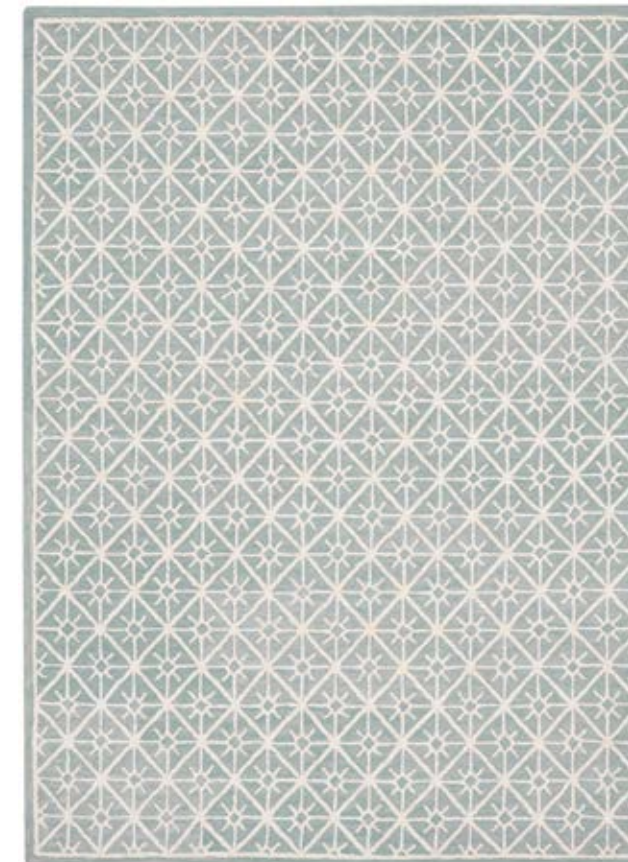

SR201 LIGHT BLUE