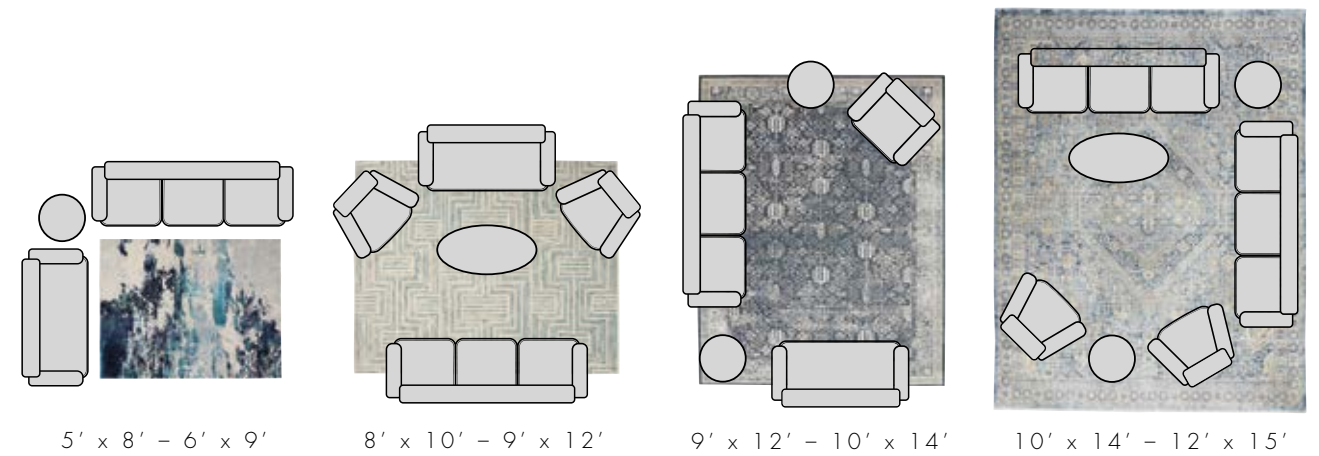

SIZING TIPS

HOW TO CHOOSE THE RIGHT RUG SIZE

LIVING ROOM

PROVIDING MEASUREMENTS OF THE ROOM AND FURNITURE ENSURES YOU GET THE RIGHT RUG FOR THE SPACE

LIVING ROOM TIP

Make sure your rug is sized properly for the furniture and seating area. The rug should pull each piece together into a single area.

DINING ROOM

DINING ROOM TIP

Leave 18-24 inches of rug on all sides, so that chairs stay on the rug when pulled back. Rug should be sized to fit the room, not the table.

BEDROOM TIP

Leave at least 18 inches of rug on either side of the bed. You should be able to get out of bed and still stand on the rug.