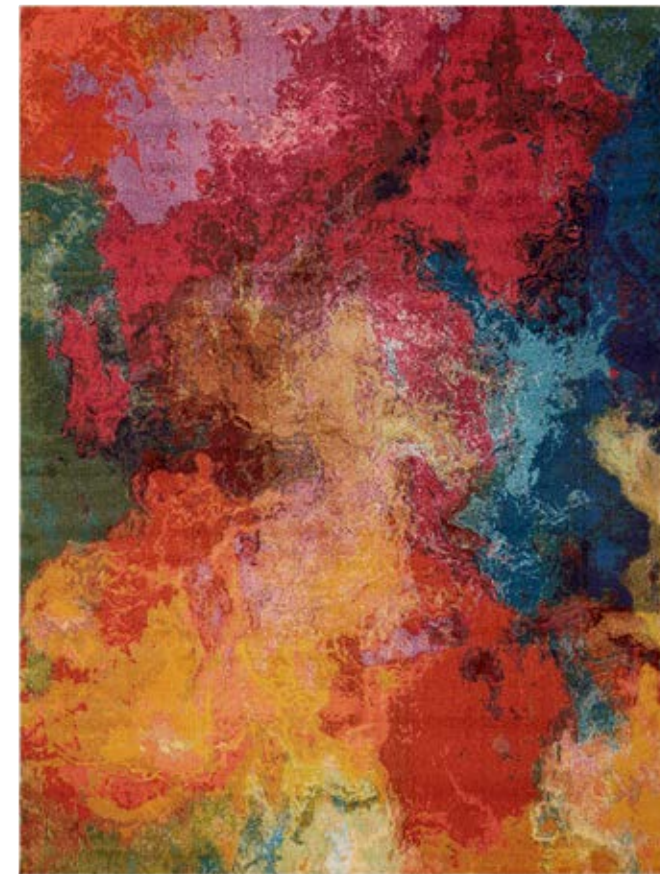

CES04 PALETTE

CES08 ATLANTIC

A. AS263 CHARCOAL POUF | P.271
B. S4291 GREY | P.269
C. DC173 IVORY | P.269

CIROS BEIGE/GREY

COLORADO

collection

NOURISON.COM/COLORADO

Bring the fresh spirit of nature's rugged beauty into your home with the contemporary and versatile Colorado Collection. Each area rug in this handsome collection features loop pile that is artisanally hand-tufted for exceptional texture. The borderless designs with serged edge complete its clean and modern look, while the earth-tones palette and bold linear patterns give the Colorado Collection a touch of rustic appeal.