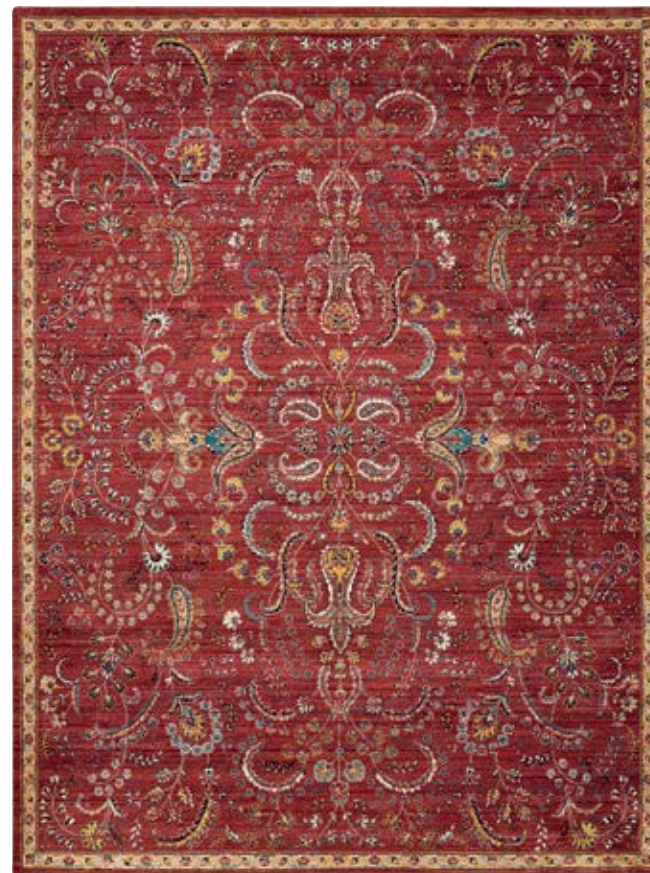

NR204 BRICK