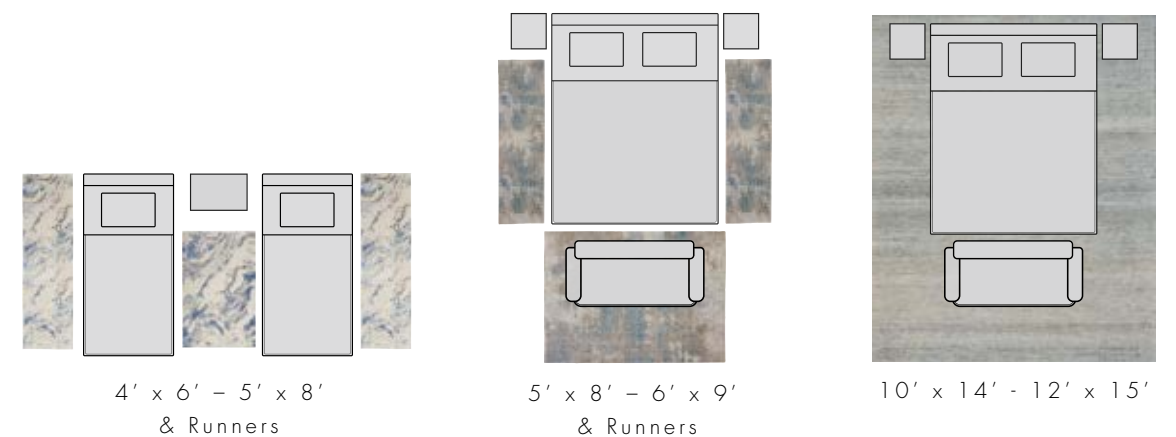

SIZING TIPS

HOW TO CHOOSE THE RIGHT RUG SIZE

LIVING ROOM

PROVIDING MEASUREMENTS OF THE ROOM AND FURNITURE ENSURES YOU GET THE RIGHT RUG FOR THE SPACE

LIVING ROOM TIP

Make sure your rug is sized properly for the furniture and seating area. The rug should pull each piece together into a single area.

DINING ROOM

DINING ROOM TIP

Leave 18-24 inches of rug on all sides, so that chairs stay on the rug when pulled back. Rug should be sized to fit the room, not the table.

BEDROOM TIP

Leave at least 18 inches of rug on either side of the bed. You should be able to get out of bed and still stand on the rug.

BEDROOM