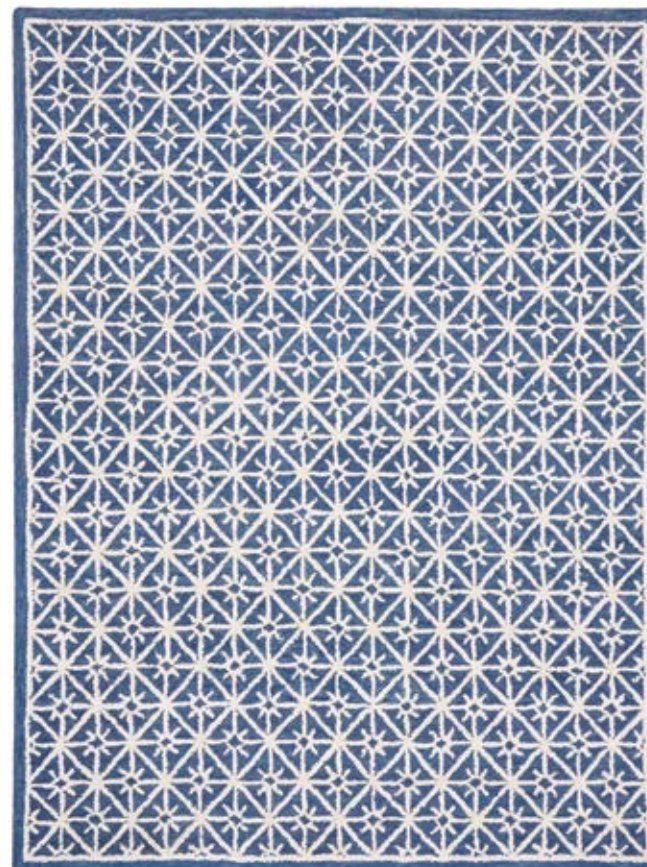

All sizes approximate

A. GT434 GREY MULTICOLOR | P.271
B. GT235 GREY MULTICOLOR | P.271
C. ZH017 YELLOW | P.271

B.

C.

SR201 LIGHT BLUE

SERIES 2 collection

SR201 IVORY CLOSE-UP

SR201 BLUE