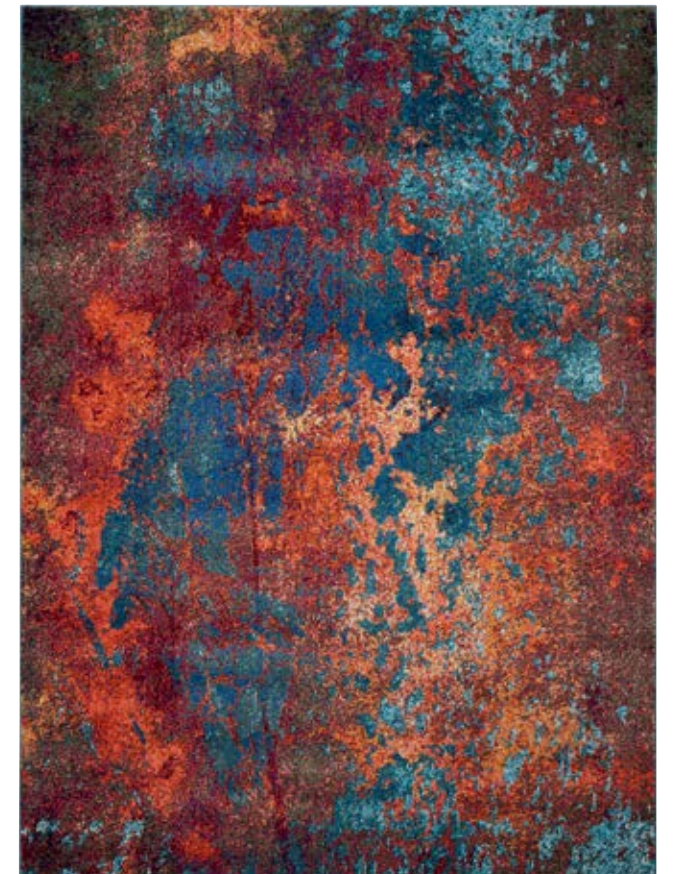

CES04 PALETTE

CES08 ATLANTIC

A. AS263 CHARCOAL POUF | P.271
B. S4291 GREY | P.269
C. DC173 IVORY | P.269

CIROS BEIGE/GREY

COLORADO

collection

NOURISON.COM/COLORADO

Bring the fresh spirit of nature's rugged beauty into your home with the contemporary and versatile Colorado Collection. Each area rug in this handsome collection features loop pile that is artisanally hand-tufted for exceptional texture. The borderless designs with serged edge complete its clean and modern look, while the earth-tones palette and bold linear patterns give the Colorado Collection a touch of rustic appeal.