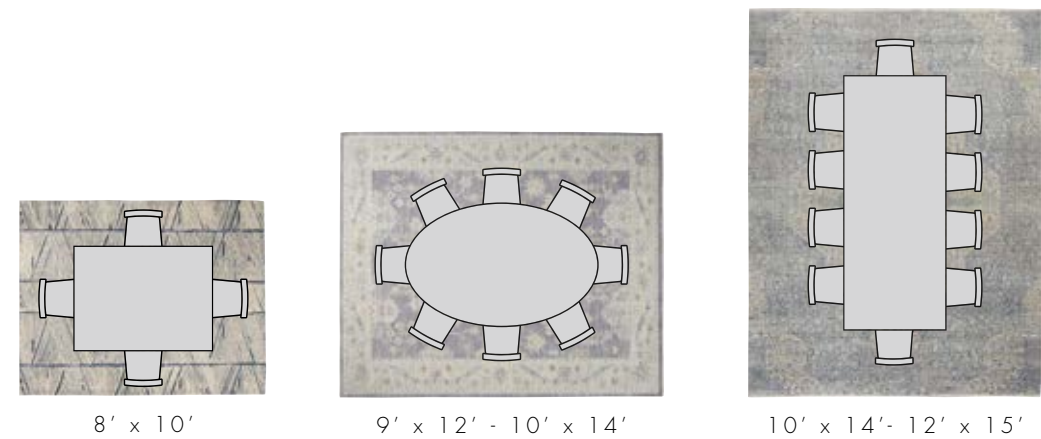

SIZING TIPS

HOW TO CHOOSE THE RIGHT RUG SIZE

LIVING ROOM

PROVIDING MEASUREMENTS OF THE ROOM AND FURNITURE ENSURES YOU GET THE RIGHT RUG FOR THE SPACE

LIVING ROOM TIP

Make sure your rug is sized properly for the furniture and seating area. The rug should pull each piece together into a single area.

DINING ROOM

DINING ROOM TIP

Leave 18-24 inches of rug on all sides, so that chairs stay on the rug when pulled back. Rug should be sized to fit the room, not the table.

BEDROOM TIP

Leave at least 18 inches of rug on either side of the bed. You should be able to get out of bed and still stand on the rug.