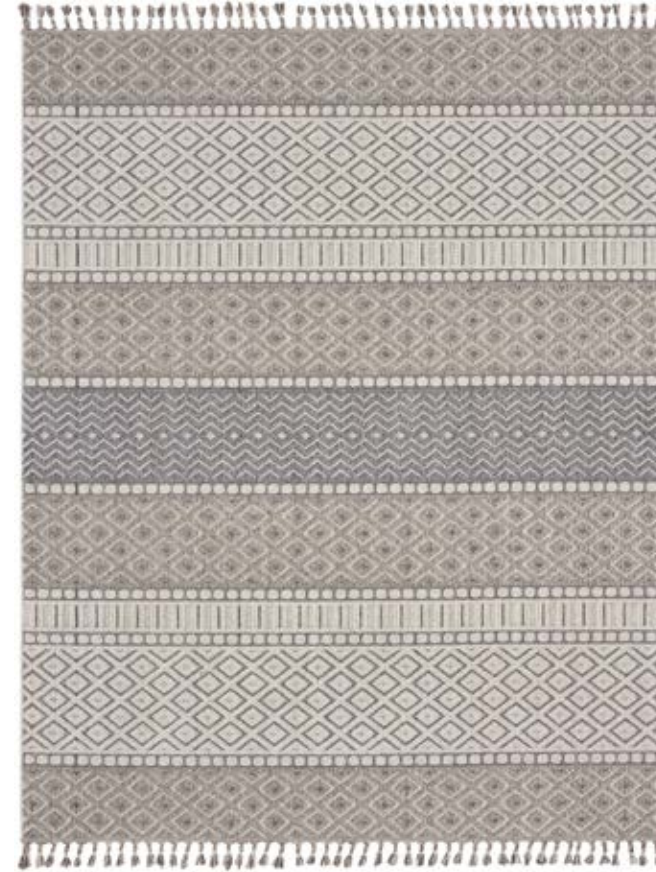

0.66m x 1.35m
 0.66m x 2.49m
 1.22m x 1.88m
 1.60m x 2.41m
 2.39m x 3.20m
 2.74m x 3.71m

PAXTON collection

PAX01 GREY/CHARCOAL CLOSE-UP

PAX01 GREY/CHARCOAL

PAX02 GREY/SLATE

PAX03 IVORY/SLATE

PAX04 GREY/SLATE