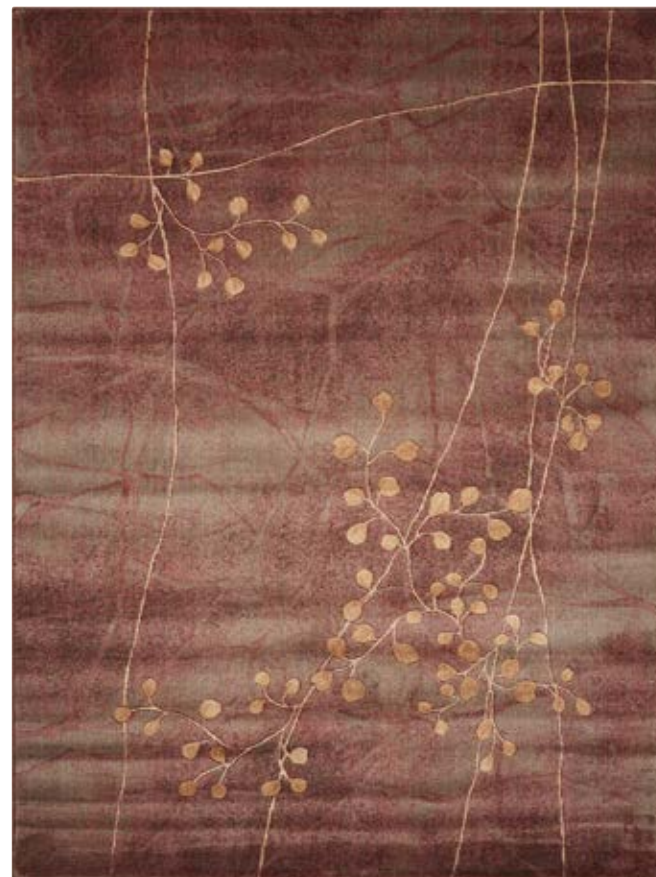

ST74 MULTICOLOR