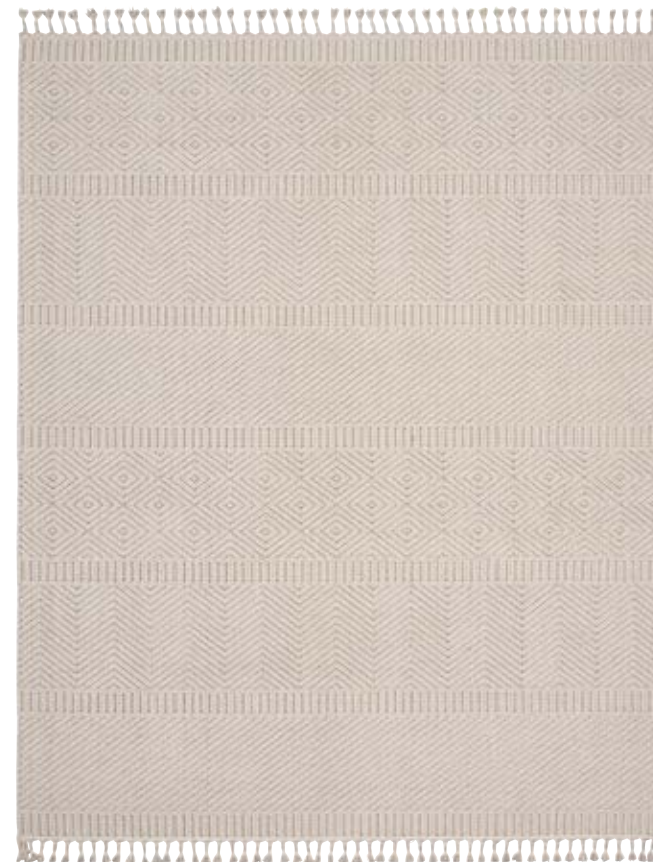

PAX06 IVORY